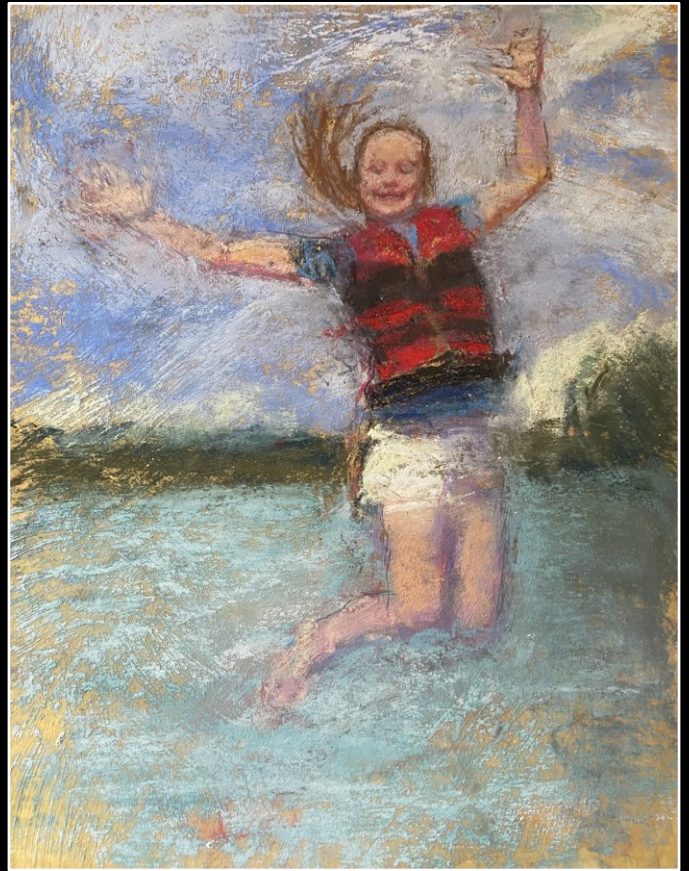

High Flyin'!!
10 x 8 / NFS
Pumiced Gatorboard

Ronnie Offen
Master Pastelist
Reston, VA
ronnieoart@aol.com

Illumination
14 x 11 / NFS
UART

Ronnie Offen
Master Pastelist
Reston, VA
ronnieoart@aol.com