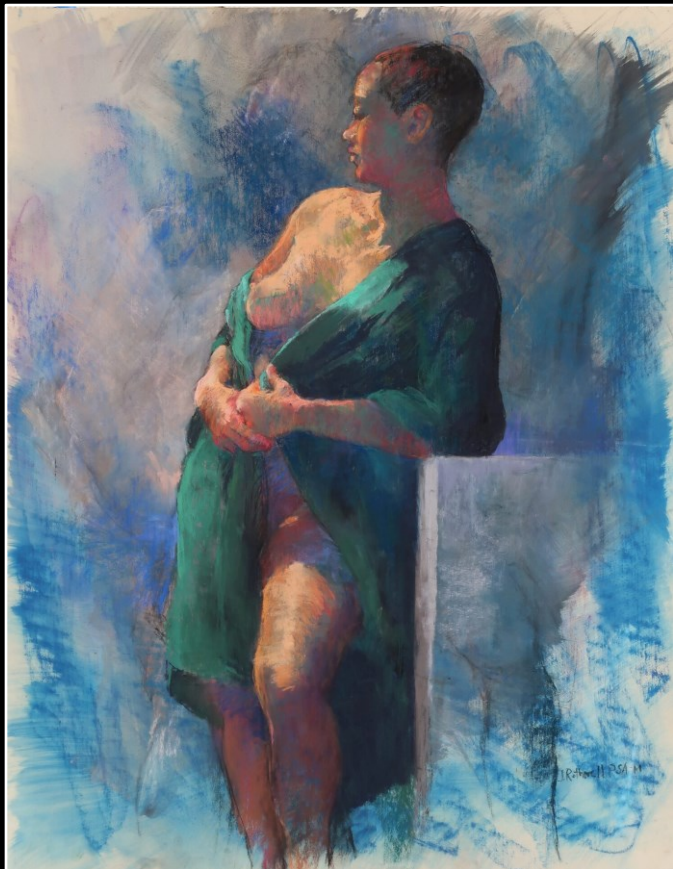

Kay Ridge
Master Pastelist
Stockbridge, GA
RidgeK@aol.com

Green Robe
27 x 21 / $1200
UART Paper

Junko Rothwell
Master Pastelist
Brookhaven, GA
junkoonorothwell@gmail.com