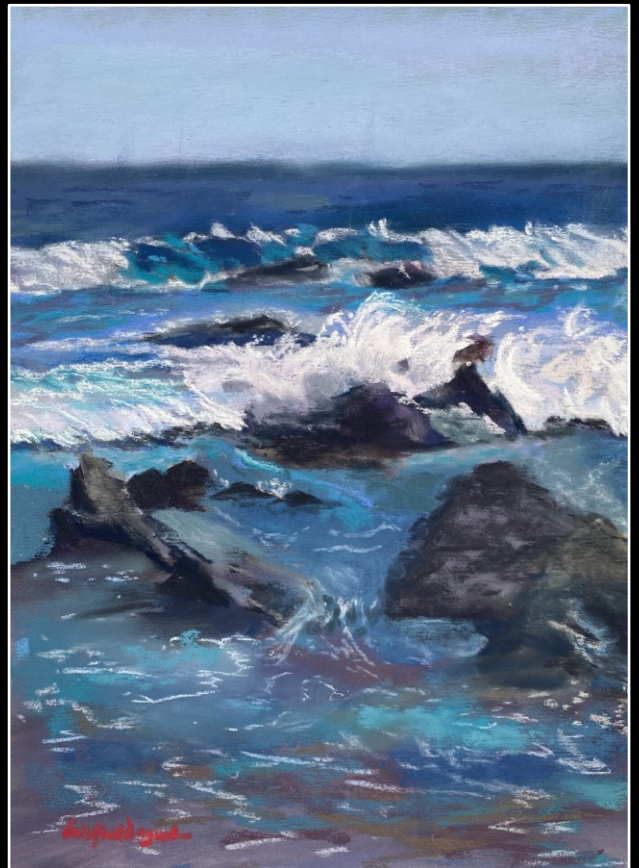

Tybee Rocks

10 x 8 / $300

UART 400

Iris Dayoub

Member

Savannah, GA

iris.dayoub@gmail.com