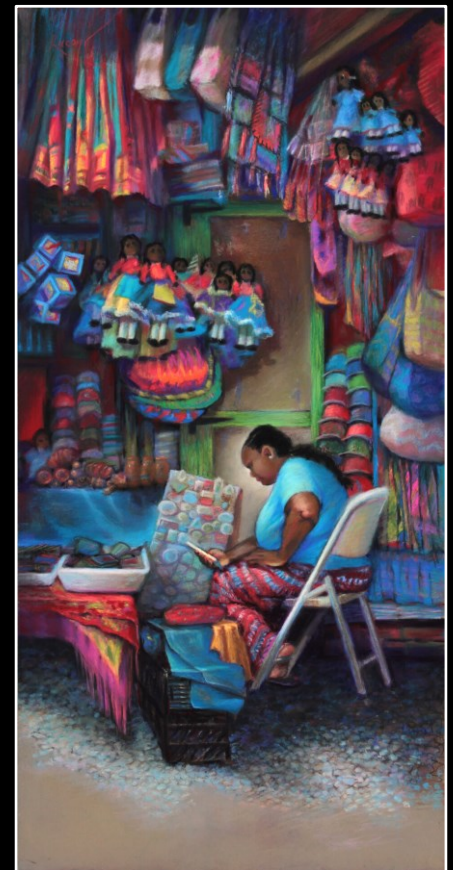

Sharon Lichtenstein
Member
Seminole, FL
sfl1@tampabay.rr.com

Journeying Series: Bahama Dolls
24 x 12 / \$2400
Ampersand Pastelbord

Luana Luconi Winner
Master Pastelist
Raleigh, NC
Portraits@WinnerStudios.com