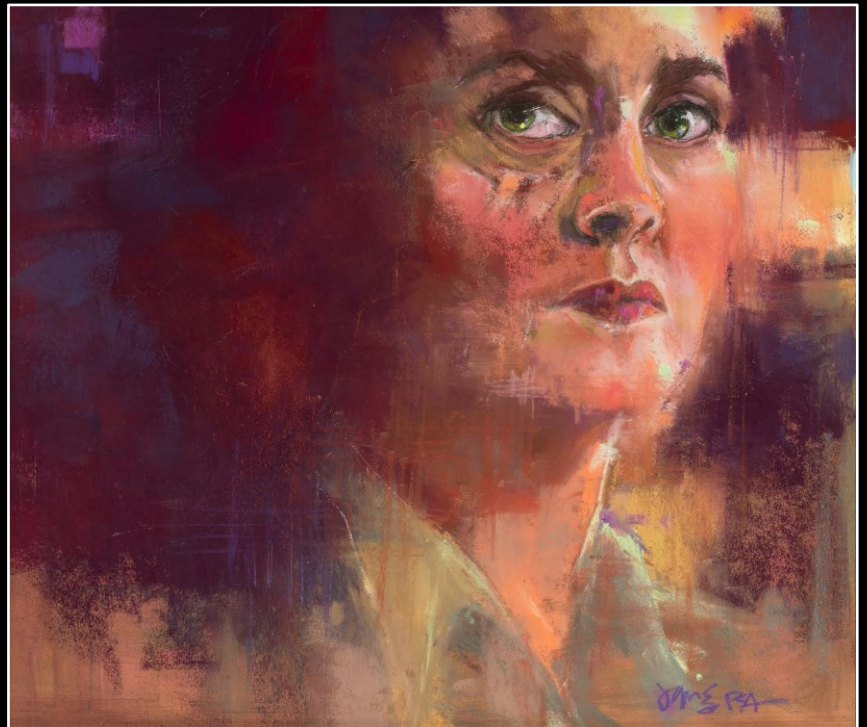

Safe and Secure

14 x 10 / \$700

Pastelmat

Resa Grogan

Member of Excellence

Atlanta, GA

resagrogan@yahoo.com

On Tybee Island