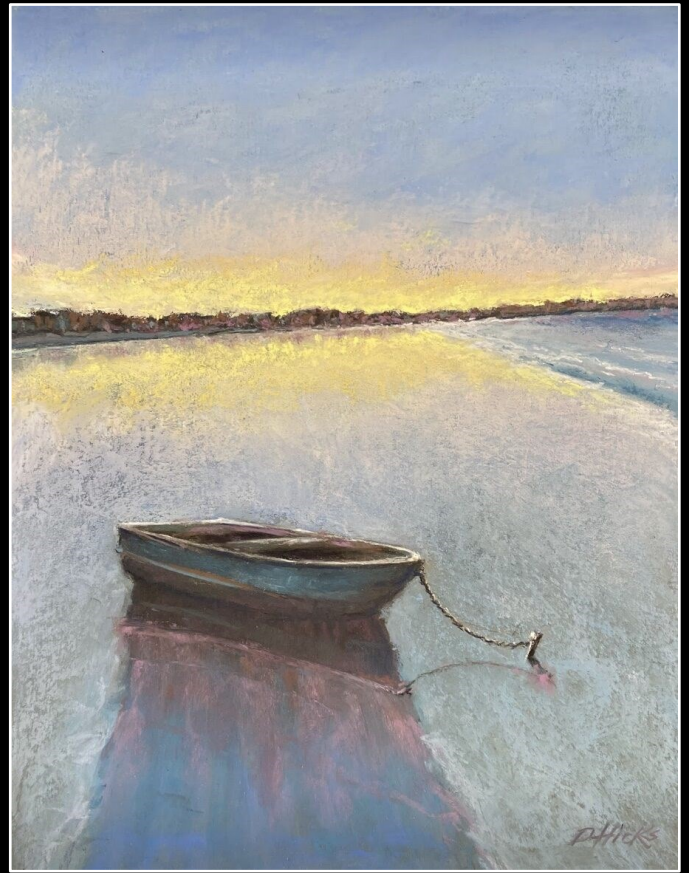

Kathleen Hartman

Member of Excellence

Englewood, FL

kathleen.lilly@outlook.com

Waitin' on The Tide
14 x 11 / \$400
UART 500

Dennis Hicks
Master Pastelist
Lawrenceville, GA
dt3978@aol.com

A View Down Under
18 x 14 / \$450
UART 500